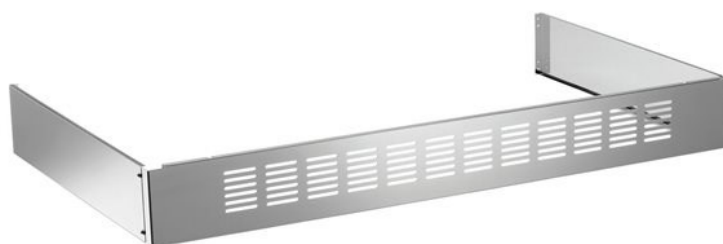

## 120 Toekick Panel Accessories

**901374**

Flush fits the range to the floor, in stainless steel, for Master Series cookers 120 cm.

[Guarda online](#)

## Features

---

Size	120 cm
------	--------

---

Family	toekick panels
--------	----------------

---

Product	cookers
---------	---------

---