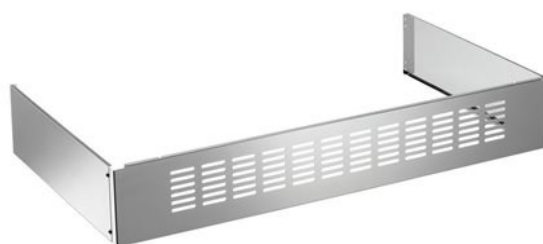

90 Toekick Panel Accessories

901376

Flush fits the range to the floor, in stainless steel, for Master Series cookers 90 cm.

[Guarda online](#)

Specifications

Features

Size	90 cm
Family	toekick panels
Product	cookers
Features	stainless steel design
