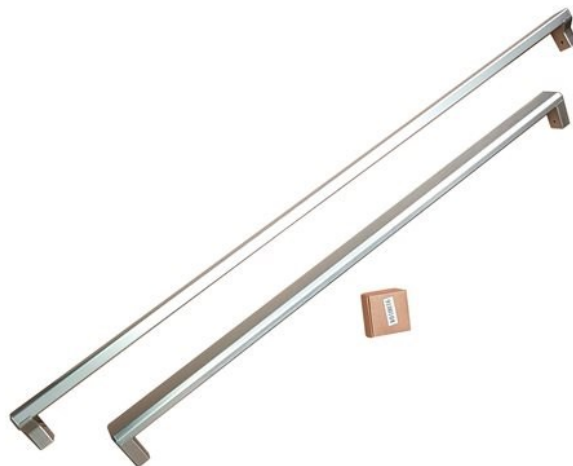

## Professional Series Handle Kit for 90 cm Built-in refrigerators, Built-in Style Accessories

**901462**

Handle Kit for 90cm Built-in refrigerator

Professional Series Built-in Style

[Guarda online](#)

## Features

---

Size	90 cm
------	-------

---

Family	handle kits
--------	-------------

---

Product	refrigerators
---------	---------------

---