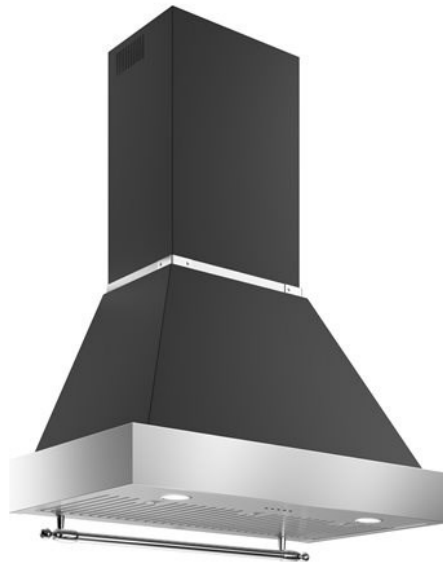

90 cm wall Mount, 1 motor Heritage Series

K90HERTX+KC36HERTNE

Perfectly harmonized with the 90 cm Heritage Series design, this stainless steel hood is equipped with steel baffle filters. This hood is equipped with 4 settings extraction levels, including booster. Two LED lights give bright worktop illumination.

The hood chimney is height adjustable.

Recirculation kit option available.

[Guarda online](#)

Specifications

Features

General features

Size	90 cm
Hood type	wallmount
Hood control	electronic with buttons
Duct cover	included
Motor	1
Speed	4
Filters type	baffle stainless steel
Lights	2 LED
Hood finishing	stainless steel
Timer	yes
Sound rating	70 dBA
Output air extraction (m ³ /h)	752 m3h