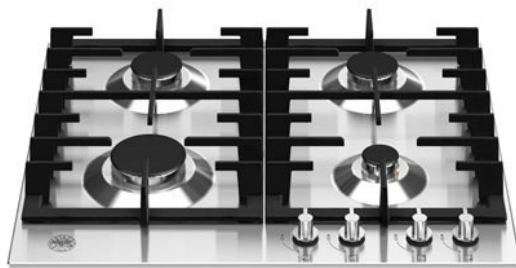

60 cm Gas hob Modern Series

€ 570

P604MODX

This Bertazzoni Modern Series 60cm gas hob features four aluminium burners and accurate metal control knobs to make cooking simple, versatile and precise. The cast iron pan support is solid and secure for safe use. Finished in stainless steel it is also available in black enamel.

[Guarda online](#)

Specifications

Features

Worktop

Size	60 cm
Number of gas zones	4
Worktop type	gas
Worktop design	stainless steel low edge
Worktop controls	knobs
Knobs	metal coated
Burners type and caps	aluminum
Pan supports	cast iron
Flame failure device	yes
Ignition	yes