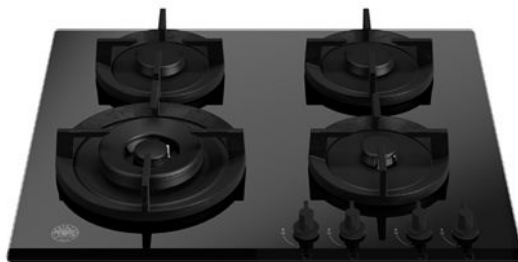

60cm gas on glass hob with lateral wok Modern Series

€ 800

P604LMODGNE

Designed for precise, versatile and safe cooking, this Bertazzoni Modern Series 60cm gas hob features four matt black monobloc burners and is finished in black glass. A 4kW wok burner adds another level of versatility to your cooking. Along with the single cast iron pan support, black soft touch knobs complete the look.

[Guarda online](#)

Specifications

Features

Worktop

Size	60 cm
Number of gas zones	4
Worktop type	gas
Worktop design	tempered glass
Worktop controls	knobs
Knobs	black soft touch
Burners type and caps	matt black mono-block
Pan supports	cast iron
Flame failure device	yes
Ignition	yes