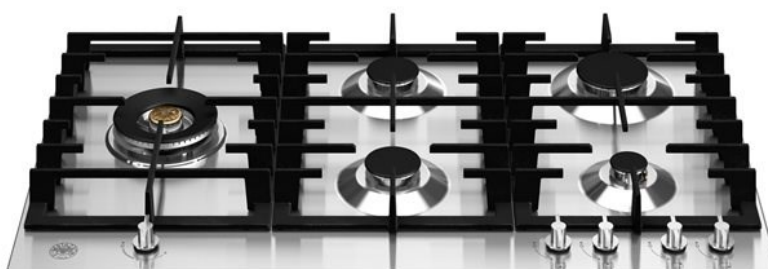

90 cm Gas hob with lateral dual wok Modern Series

€ 980

P905LMODX

This Bertazzoni Modern Series 90cm gas hob features five aluminium burners and accurate metal control knobs to make cooking simple and precise. A lateral 5kW wok ring offers added versatility. The cast iron pan support is solid and secure for safe use. Finished in stainless steel it is also available in black enamel.

[Guarda online](#)

Specifications

Features

Worktop

Size	90 cm
Number of gas zones	5
Worktop type	gas
Worktop design	stainless steel low edge
Worktop controls	knobs
Knobs	metal coated
Burners type and caps	aluminum
Pan supports	cast iron
Flame failure device	yes
Ignition	yes

Cooking zones

Dual wok	0.48 kW - 5 kW
Rapid	1.05 kW - 3 kW
Semi-rapid	0.60 kW - 1.75 kW
Auxiliary	0.48 kW - 1 kW

Technical specifications

Voltage and frequency	220/240 V - 50/60 Hz - 1 A
Absorbed power (W)	1 W

Dimensions