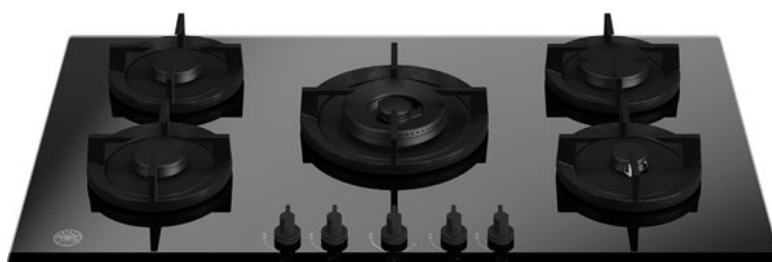

### **P905CMODGNE**

This Bertazzoni Modern Series 90cm gas hob is finished in stylish black glass. With five matt black monobloc burners and accurate black soft-touch control knobs, it makes cooking simple, versatile and precise. A central 5kW dual wok ring gives you even more choices. The single cast iron pan support is both solid and secure for safe use.

### Worktop

---

Size	90 cm
Number of gas zones	5
Worktop type	gas
Worktop design	tempered glass
Worktop controls	knobs
Knobs	black soft touch
Burners type and caps	matt black mono-block
Pan supports	cast iron
Flame failure device	yes
Ignition	yes