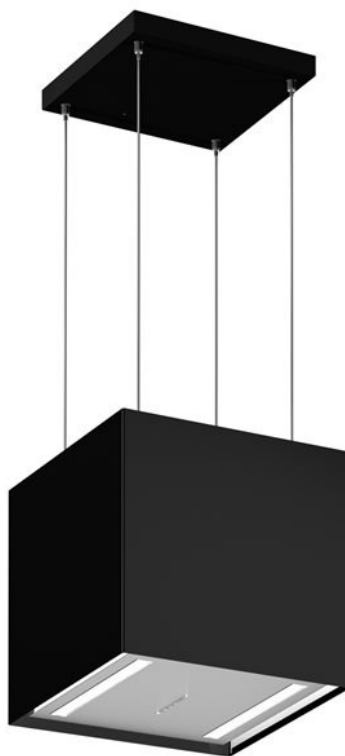

40 cm up and down hood Modern Series

€ 2.550

KUD40PRO1XA

This Bertazzoni Professional Series 40cm island mount up and down hood has a single motor offering three speeds and effective aluminium filters. Electronic controls with remote control make it simple to adjust and four bright LED lights make it easy to see what you are doing on the hob. The powerful motor extracts 620 m³h max and is rated A+ energy class.

[Guarda online](#)

Specifications

Features

General features

Size	40 cm
Hood type	island mount
Hood control	electric buttons + remote included
Motor	1
Speed	3 + booster
Filters type	aluminum
Lights	LED
Saturation Alarm	yes
Hood finishing	stainless steel
Timer	yes
Sound rating	71 dBA
Output air extraction (m ³ /h)	620 m3h