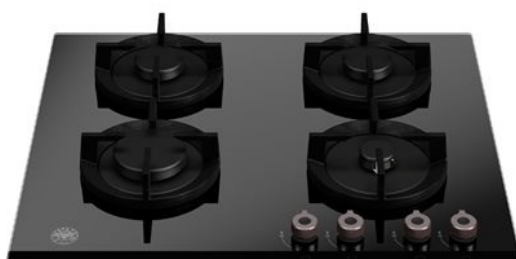

### **P604PROGNE**

This Bertazzoni Professional Series 60cm gas hob is finished in stylish black glass. With four matt black monobloc burners and accurate metal control knobs, it makes cooking simple, versatile and precise. A 4kW wok ring gives you even more choices. The single cast iron pan support is both solid and secure for safe use.

### Worktop

---

Size	60 cm
Number of gas zones	4
Worktop type	gas
Worktop design	tempered glass
Worktop controls	knobs
Knobs	solid metal
Burners type and caps	matt black mono-block
Pan supports	cast iron
Flame failure device	yes
Ignition	yes