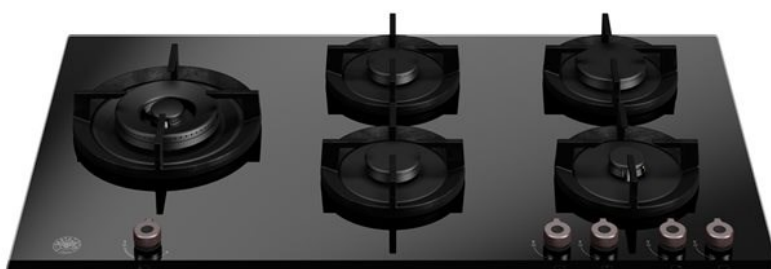

90 cm gas on glass hob with lateral wok Professional Series

€ 1.250

P905LPROGNE

This Bertazzoni Professional Series 90cm gas hob is finished in stylish black glass. With five matt black monobloc burners and accurate metal control knobs, it makes cooking simple, versatile and precise. A 5kW wok ring gives you even more choices. The single cast iron pan support is both solid and secure for safe use.

[Guarda online](#)

Specifications

Features

Worktop

Size	90 cm
Number of gas zones	5
Worktop type	gas
Worktop design	tempered glass
Worktop controls	knobs
Knobs	solid metal
Burners type and caps	matt black mono-block
Pan supports	cast iron
Flame failure device	yes
Ignition	yes

Cooking zones

Dual wok	0.48 kW - 5 kW
Rapid	1.05 kW - 3 Kw
Semi-rapid	0.60 kW - 1.75 kW
Auxiliary	0.48 kW - 1 kW

Technical specifications

Voltage and frequency	220/240 V - 50/60 Hz - 1 A
Absorbed power (W)	1 W

Dimensions